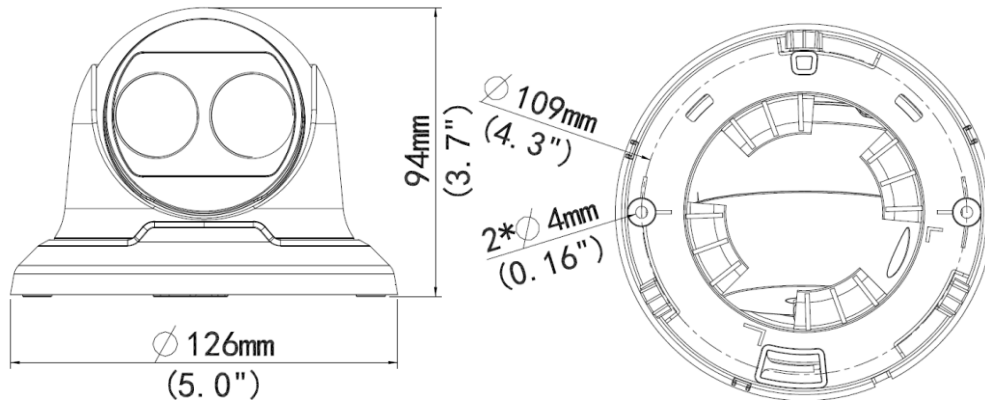

Dimensions

Zhejiang Uniview Technologies Co.,Ltd.

South Tower, Building 10, Wanlun Science Park, 88 Jiangling Road, Hangzhou, P.R.China 310051

Email: overseasbusiness@uniview.com; globalsupport@uniview.com

<http://www.uniview.com>

©2016 Zhejiang Uniview Technologies Co.,Ltd. All rights reserved.

*Product specifications and availability are subject to change without notice.